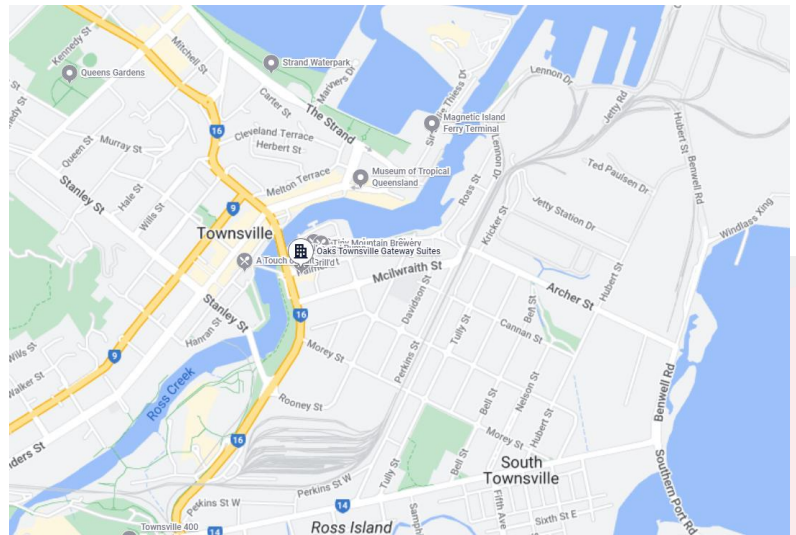

2 Bedroom Apartment (93m2) (1 King bed & 2 King Singles)

Orbit World Travel

Brickworks Annex, 19 Brolga Avenue, Southport, QLD 4215

t +61 7 5556 7222 f +61 7 5556 7200

w www.orbitworldtravel.com.au e goldcoast@worldtravel.com.au ABN 92 080 629 689