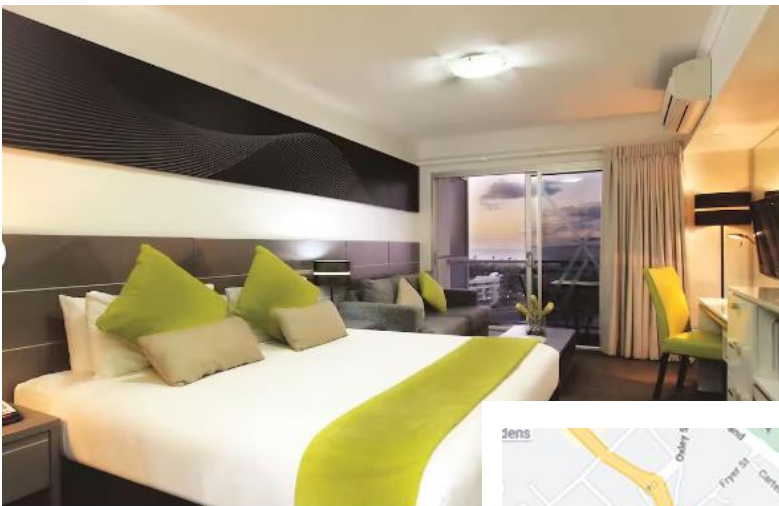

Mt Stuart Studio with mountain views (47m2) (2 King Singles) $233

City Studio with water views (47m2) $246