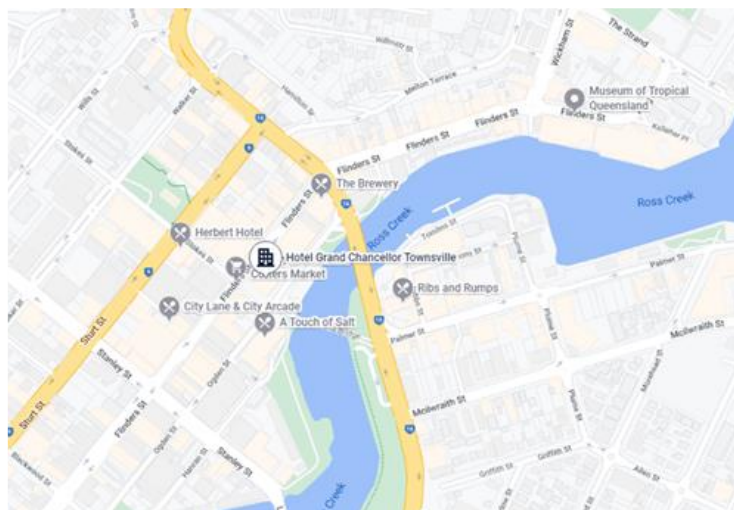

Junior Doctors Conference Townsville 02-04 June 2023

Flights: Note: Alternative flights from other cities as required

02 JUNE Brisbane-Townsville (arrival any time)

-  **Fri, 2 Jun - Virgin Australia 367 - Economy - 2h 5m**
Departing: Brisbane Intl Airport (BNE) at 8:50 am
Arriving: Townsville Airport (TSV) at 10:55 am
-----**Short Connection**---Transit Time: 1h 0m-----
-  **Fri, 2 Jun - Qantas 752 - Economy - 2h 5m**
Departing: Brisbane Intl Airport (BNE) at 9:55 am
Arriving: Townsville Airport (TSV) at 12:00 pm
-----**Short Connection**---Transit Time: 0h 20m-----
-  **Fri, 2 Jun - Virgin Australia 371 - Economy - 2h 10m**
Departing: Brisbane Intl Airport (BNE) at 11:40 am
Arriving: Townsville Airport (TSV) at 1:50 pm
-----**Short Connection**---Transit Time: 0h 40m-----
-  **Fri, 2 Jun - Virgin Australia 375 - Economy - 2h 5m**
Departing: Brisbane Intl Airport (BNE) at 2:30 pm
Arriving: Townsville Airport (TSV) at 4:35 pm
-----Transit Time: 1h 35m-----
-  **Fri, 2 Jun - Qantas 756 - Economy - 2h 5m**
Departing: Brisbane Intl Airport (BNE) at 3:00 pm
Arriving: Townsville Airport (TSV) at 5:05 pm
-----**Short Connection**---Transit Time: 0h 35m-----
-  **Fri, 2 Jun - Jetstar 906 - Economy - 2h 0m**
Departing: Brisbane Intl Airport (BNE) at 5:40 pm
Arriving: Townsville Airport (TSV) at 7:40 pm

Townsville Accommodation subject to availability

Hotel Grand Chancellor Townsville

334 Flinders St, Townsville (4 Star Hotel Rooms In Townsville's City Centre)

Twin Room \$163

Orbit World Travel

Brickworks Annex, 19 Brolga Avenue, Southport, QLD 4215

Oaks Townsville Gateway Suites

(Walking distance to Flinders across the bridge)

2 Dibbs St, South Townsville

Studio (1 King or 2 King Singles) (36m²) \$202
Free WIFI & Free Self-Parking

1 Bedroom Apartment (59m²)
(1 King or 2 King Singles) \$233
Free WIFI & Free Self-Parking