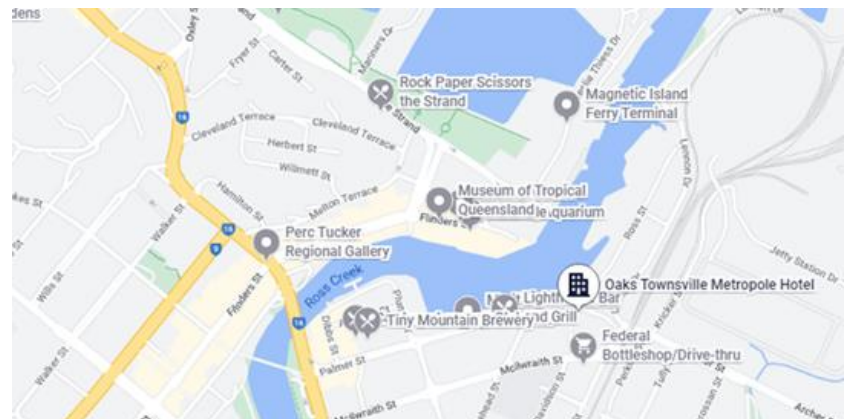

City Studio with water views (47m2) \$246

Orbit World Travel

Brickworks Annex, 19 Brolga Avenue, Southport, QLD 4215

t +61 7 5556 7222 f +61 7 5556 7200

w www.orbitworldtravel.com.au e goldcoast@worldtravel.com.au ABN 92 080 629 689

Oaks Townsville Gateway Suites

(Walking distance to Flinders across the bridge)

2 Dibbs St, South Townsville

Studio (1 King or 2 King Singles) (36m²) \$202
Free WIFI & Free Self-Parking

1 Bedroom Apartment (59m²)
(1 King or 2 King Singles) \$233
Free WIFI & Free Self-Parking